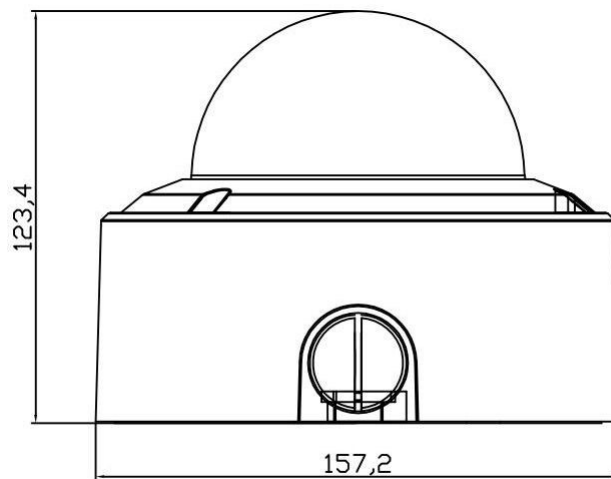

Mul-ti function 8MP 4K IK 10 Vandal-proof motorized lens Dome IP Camera

Model: SST-IP-DVF2-8M

Features:

- ❖ 1/2.8" Sony CMOS sensor
- ❖ 4K resolution 3840 x 2160P
- ❖ Low illumination 0.01Lux
- ❖ Day/Night (ICR), AWB, AGC, BLC, 2D/3D-DNR, IR-CUT
- ❖ D-WDR, Motion Detection, Privacy Mask, Mirror
- ❖ RTSP and Onvif 17.06 compatible
- ❖ H.265/H.264 dual-stream media server
- ❖ Easy-to-use P2P Cloud service
- ❖ Multi web browser, PC Client, mobile APP remote access
- ❖ Internal Microphone, reset button optional
- ❖ Lightning protection 4000V
- ❖ RJ45 100Mbps network port, IEEE802.3af PoE
- ❖ Strong water-proof housing, IP67
- ❖ 24 pcs SMD IR LEDs, IR distance 30-40 meters
- ❖ 2.8-12mm Motorized lens
- ❖ With Alarm, Audio, SD Card slot