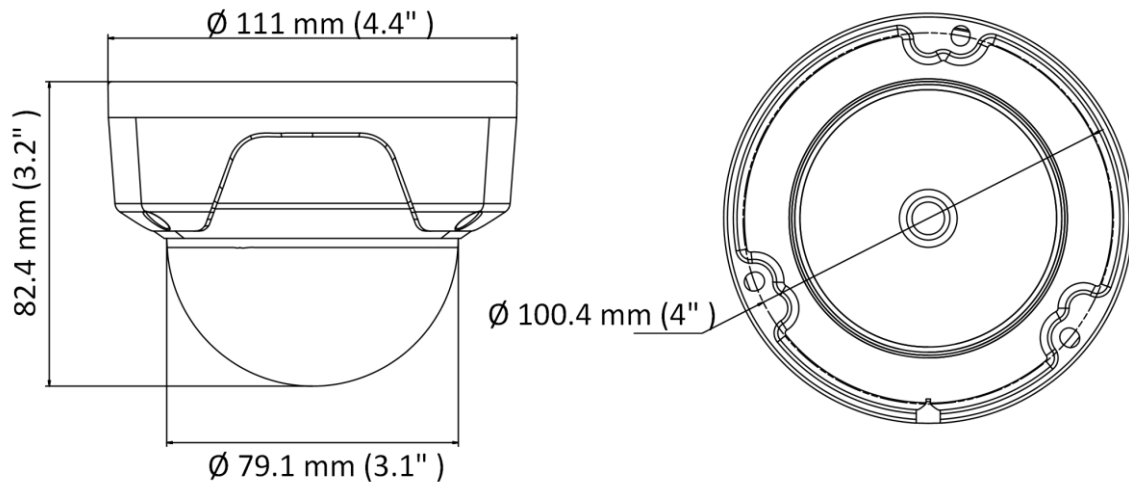

▪ **Dimension**

Unit: mm (inch)

▪ **Accessory**

▪ **Optional**

DS-1272ZJ-110B Wall mount	DS-1258ZJ Wall mount	DS-1272ZJ-110 Wall mount	DS-1275ZJ-SUS Vertical pole mount	DS-1276ZJ-SUS Corner mount
DS-1280ZJ-DM18 Junction box	DS-1259ZJ Inclined ceiling mount	DS-1250ZJ Water-proof	DS-1253ZJ-M Water-proof	

Headquarters

No.555 Qianmo Road, Binjiang District,
Hangzhou 310051, China
T +86-571-8807-5998
www.hikvision.com

Follow us on social media to get the latest product and solution information.