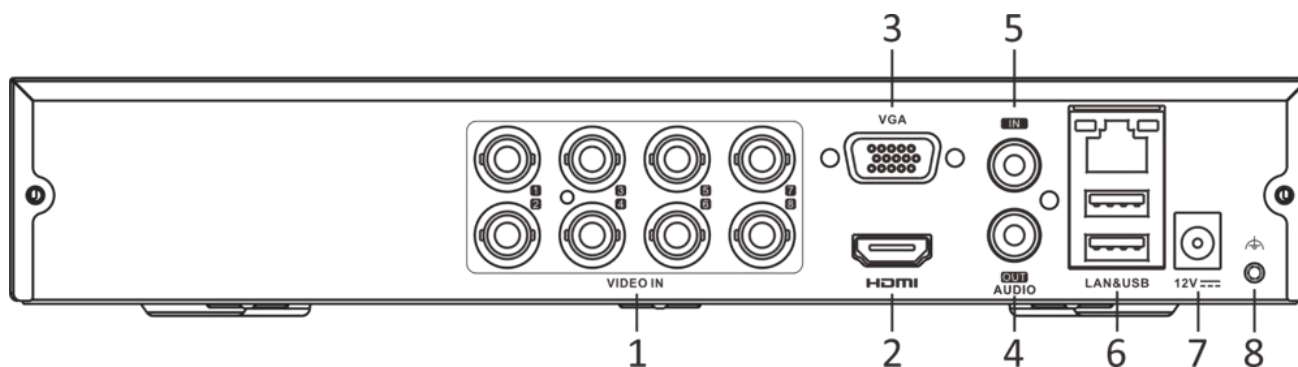

Physical Interface

No.	Description	No.	Description
1	Video and coaxial audio in	5	AUDIO IN, RCA connector
2	HDMI interface	6	LAN network interface and USB interface
3	VGA interface	7	12 VDC power input
4	AUDIO OUT, RCA connector	8	GND

Available Model

HWD-7108MH-G4

Headquarters

No.555 Qianmo Road, Binjiang District,
Hangzhou 310051, China
T +86-571-8807-5998
www.hikvision.com

Follow us on social media to get the latest product and solution information.

Hikvision

HikvisionHQ

HikvisionHQ

Hikvision_Global

Hikvision
Corporate Channel

hikvisionhq