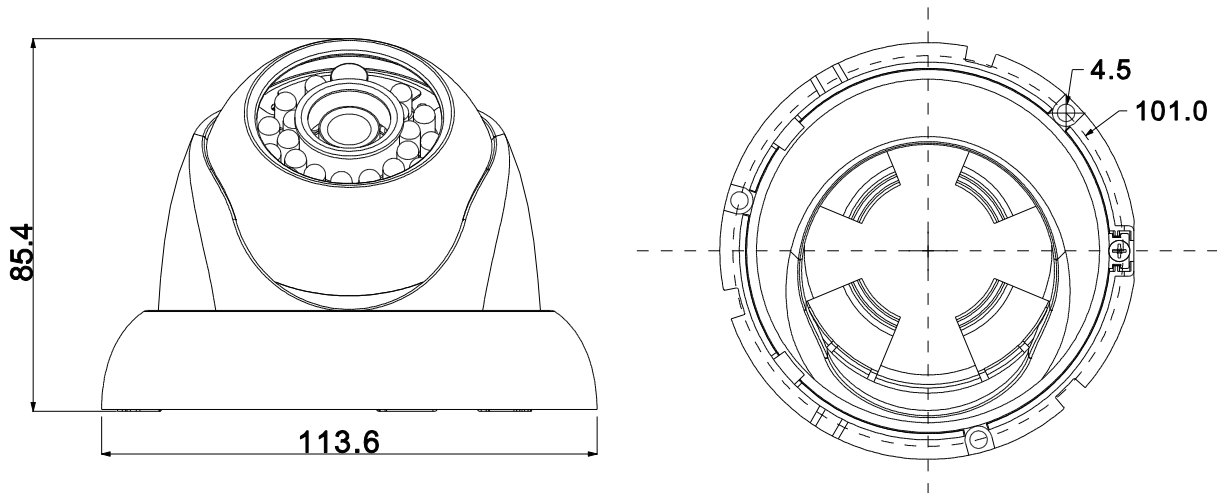

### Features

- 1/2.9" 1Megapixel CMOS
- 25/30fps@720P
- High speed, long distance real-time transmission
- Day/Night(ICR), AWB, AGC, BLC, 2D-DNR
- 3.6mm fixed lens (2.8mm, 6mm, 8mm optional)
- Max. IR LEDs length 20m, Smart IR
- DC12V

## Technical Specifications

Model	DH-HAC-HDW1100SP	DH-HAC-HDW1100SN
<b>Camera</b>		
Image Sensor	1/2.9" 1Megapixel CMOS	
Effective Pixels	1280(H)×720(V)	
Electronic Shutter	1/50s~1/100,000s	1/60s~1/100,000s
Video Frame Rate	25fps@720P	30fps@720P
Synchronization	Internal	
Min. Illumination	0.01Lux@F1.2(AGC ON), 0Lux IR on	
Video Output	1-channel BNC HDCVI high definition video output	
<b>Camera Features</b>		
Max. IR LEDs Length	20m, Smart IR	
Day/Night	Auto(ICR) / Color / B/W	
Noise Reduction	2D	
<b>Lens</b>		
Focal Length	3.6mm (2.8mm, 6mm, 8mm optional)	
Mount Type	M12	
<b>General</b>		
Power Supply	DC12V±10%	
Power Consumption	Max 2.5W	
Working Environment	-30°C~+60°C / Less than 95%RH (no condensation)	
Transmission Distance	Over 500m via 75-3 coaxial cable	
Dimensions	Φ113.6mm×85.4mm	
Weight	0.2kg	

## Dimensions (mm)