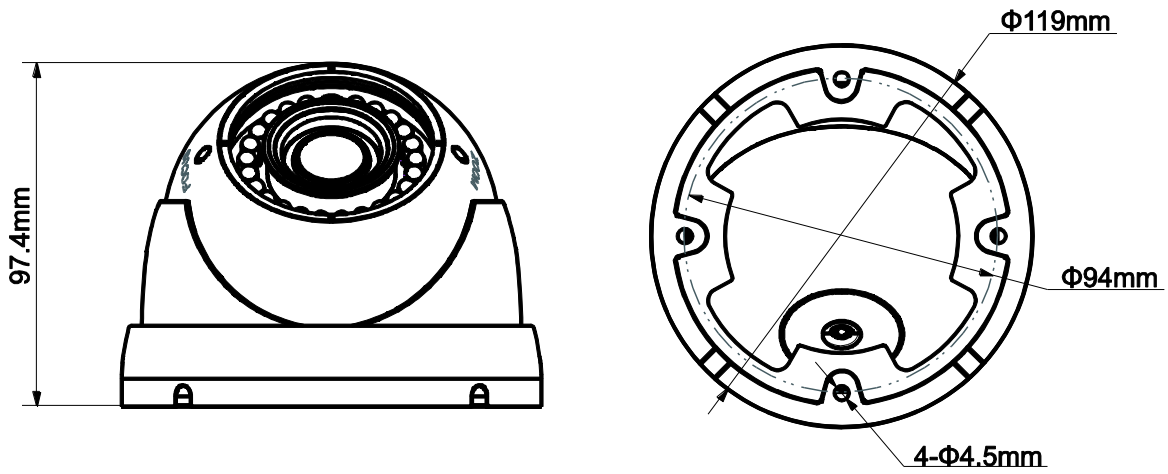

DH-HAC-HDW1200R-VF

Dimensions (mm)