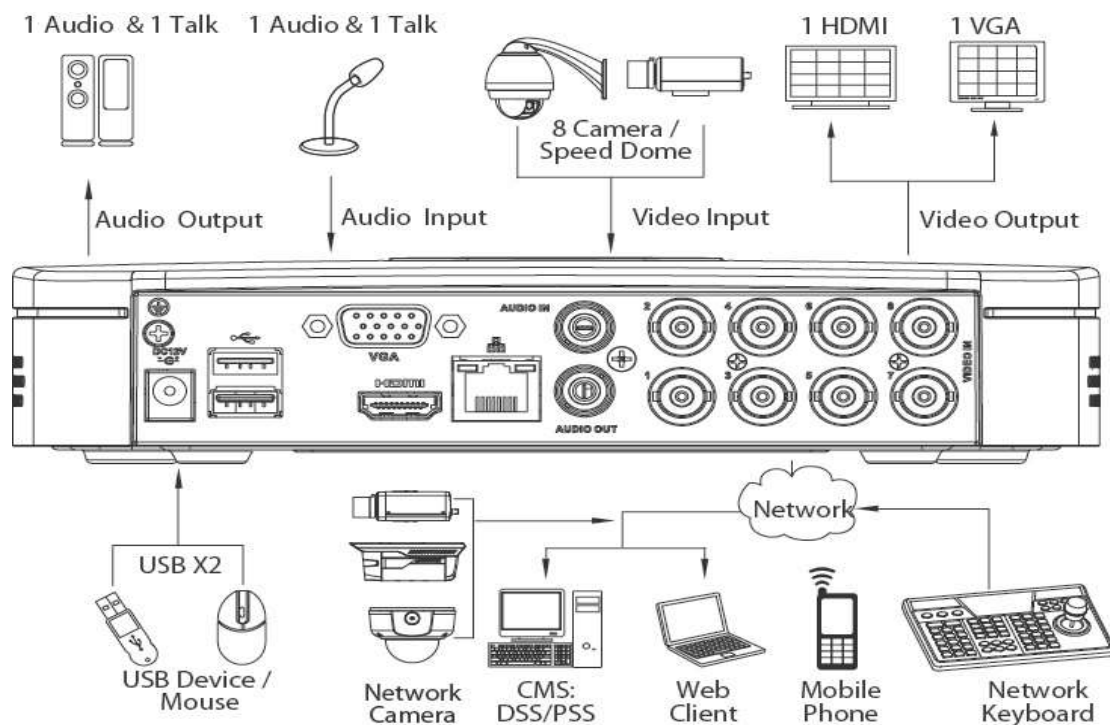

DH-HCVR5104/5108C-S2

Ethernet	RJ-45 port (10/100M)
Network Functions	HTTP, IPv4/IPv6, TCP/IP, UPNP, RTSP, UDP, SMTP, NTP, DHCP, DNS, PPPOE, DDNS, FTP, IP Filter, SNMP, P2P
Max. User Access	128 users
Smart Phone	iPhone, iPad, Android, Windows Phone
Storage	
Internal HDD	1 SATA port, up to 4TB
Auxiliary Interface	
USB Interface	2 ports(2 Rear), USB2.0
General	
Power Supply	DC12V/2A
Power Consumption	10W(without HDD)
Working Environment	-10°C ~ +55°C / 10%~90%RH / 86~106kpa
Dimension(W×D×H)	Smart 1U, 205mm×205mm×40mm
Weight	0.5KG(without HDD)

System Connection

*Takes HCVR5108C-S2 as an example

Dahua Technology Co., Ltd.

1199' BinAn Road, Binjiang District, Hangzhou, China

Tel: +86-571-87688883

Fax: +86-571-87688815

Email: overseas@dahuatech.com

www.dahuatech.com

*Design and specifications are subject to change without notice.

© 2015 Dahua Technology Co., Ltd.