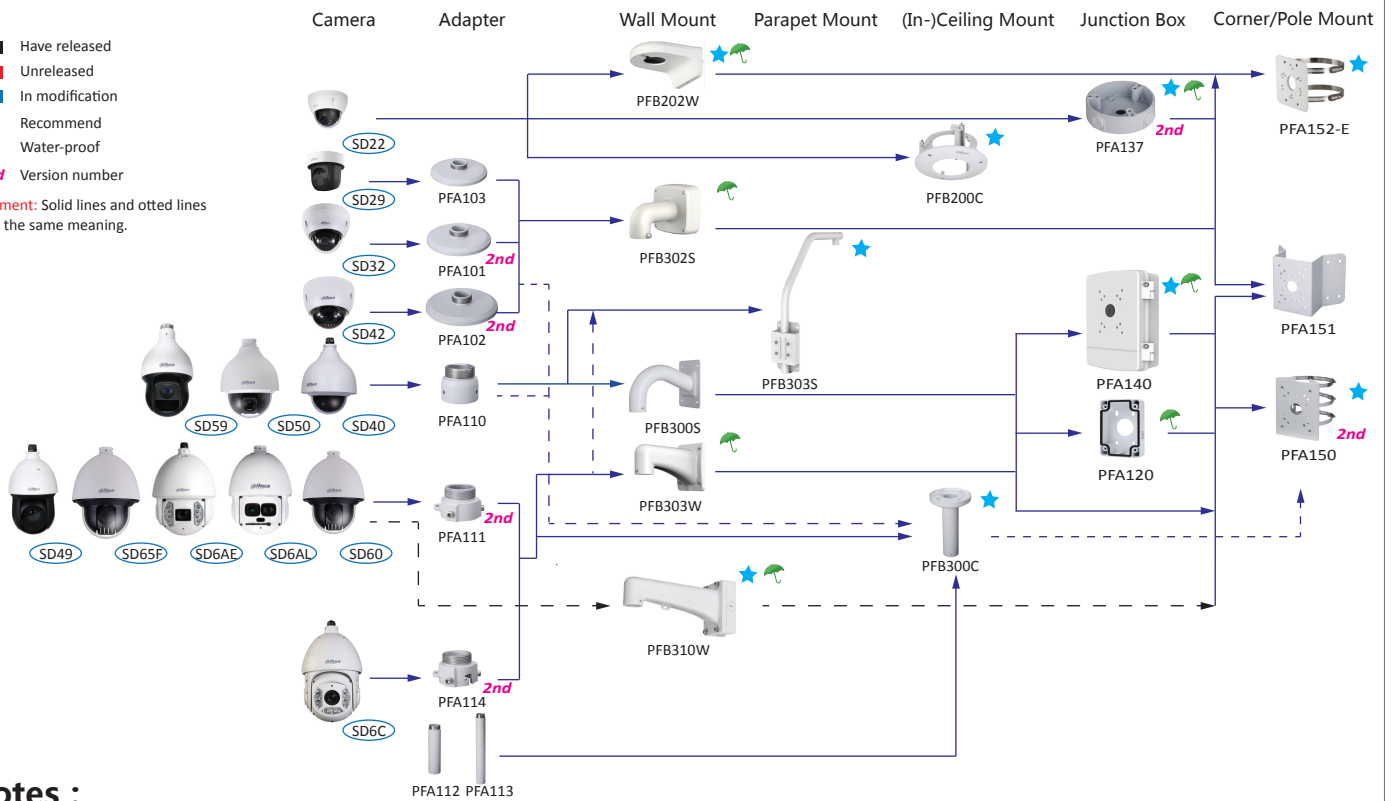

Selection of dome cameras

Shape	Analog	HDCVI	Network	Shape	Analog	HDCVI	Network
		EB2401	HDB4231/4431C-AS, EB5400/5500				HDB(W)8281-Z
	DW181E	HDW2221/2231S	HDW1020/1120/1220/1320/1420S			HDBW3231/3802E-Z	HDBW5231/5431/5830/8231/8331/81200/81230E-Z, HDBW5231/5431/5830E-Z5
		HDW1000/1100/1200/1220/1400/2221/2231/2401M	HDW4231/4431M			HDBW1100/1200/1220/1400/2221/2231/2401E	HDBW1120/1220/1320/1420E, HDBW4231/4431/4830E-AS
	DW181R-VF	HDW1100/1200/1220/1400R-VF					HDBW1120/1320/1235/1435E-W, HDBW1230/1430E-AW
	DW181R	HDW1000/1100/1200/1220/1400R			DBW181R-VF	HDBW1100/1200/1220/1400R-VF, HDBW2221/2231/2401R-Z	HDBW2121/2221/2320/2421R-ZS/VFS
		HDW2221E			DBW183H, MW183H	HDBW2221/2231F	HDBW4231/4431F-AS/M/M12
		HDW1400/2231/2401EM, HDW1100/1200/1220/2221EM(-A)	HDW4231/4431/4830EM-AS				EBW8600/8630/81200/81230, EBW8600/8630-IVC
		HDW2221/2231/2401R-Z	HDW2121/2221/2320/2421R-ZS				PDBW8800/8802-A180

-  Have released
 -  Unreleased
 -  In modification
 -  Recommend
 -  Water-proof
 -  2nd Version number
- Comment: Solid lines and dotted lines have the same meaning.

Notes :

1. PTZ dome cameras have the **standard configurations**, and the configurations have been as follows.