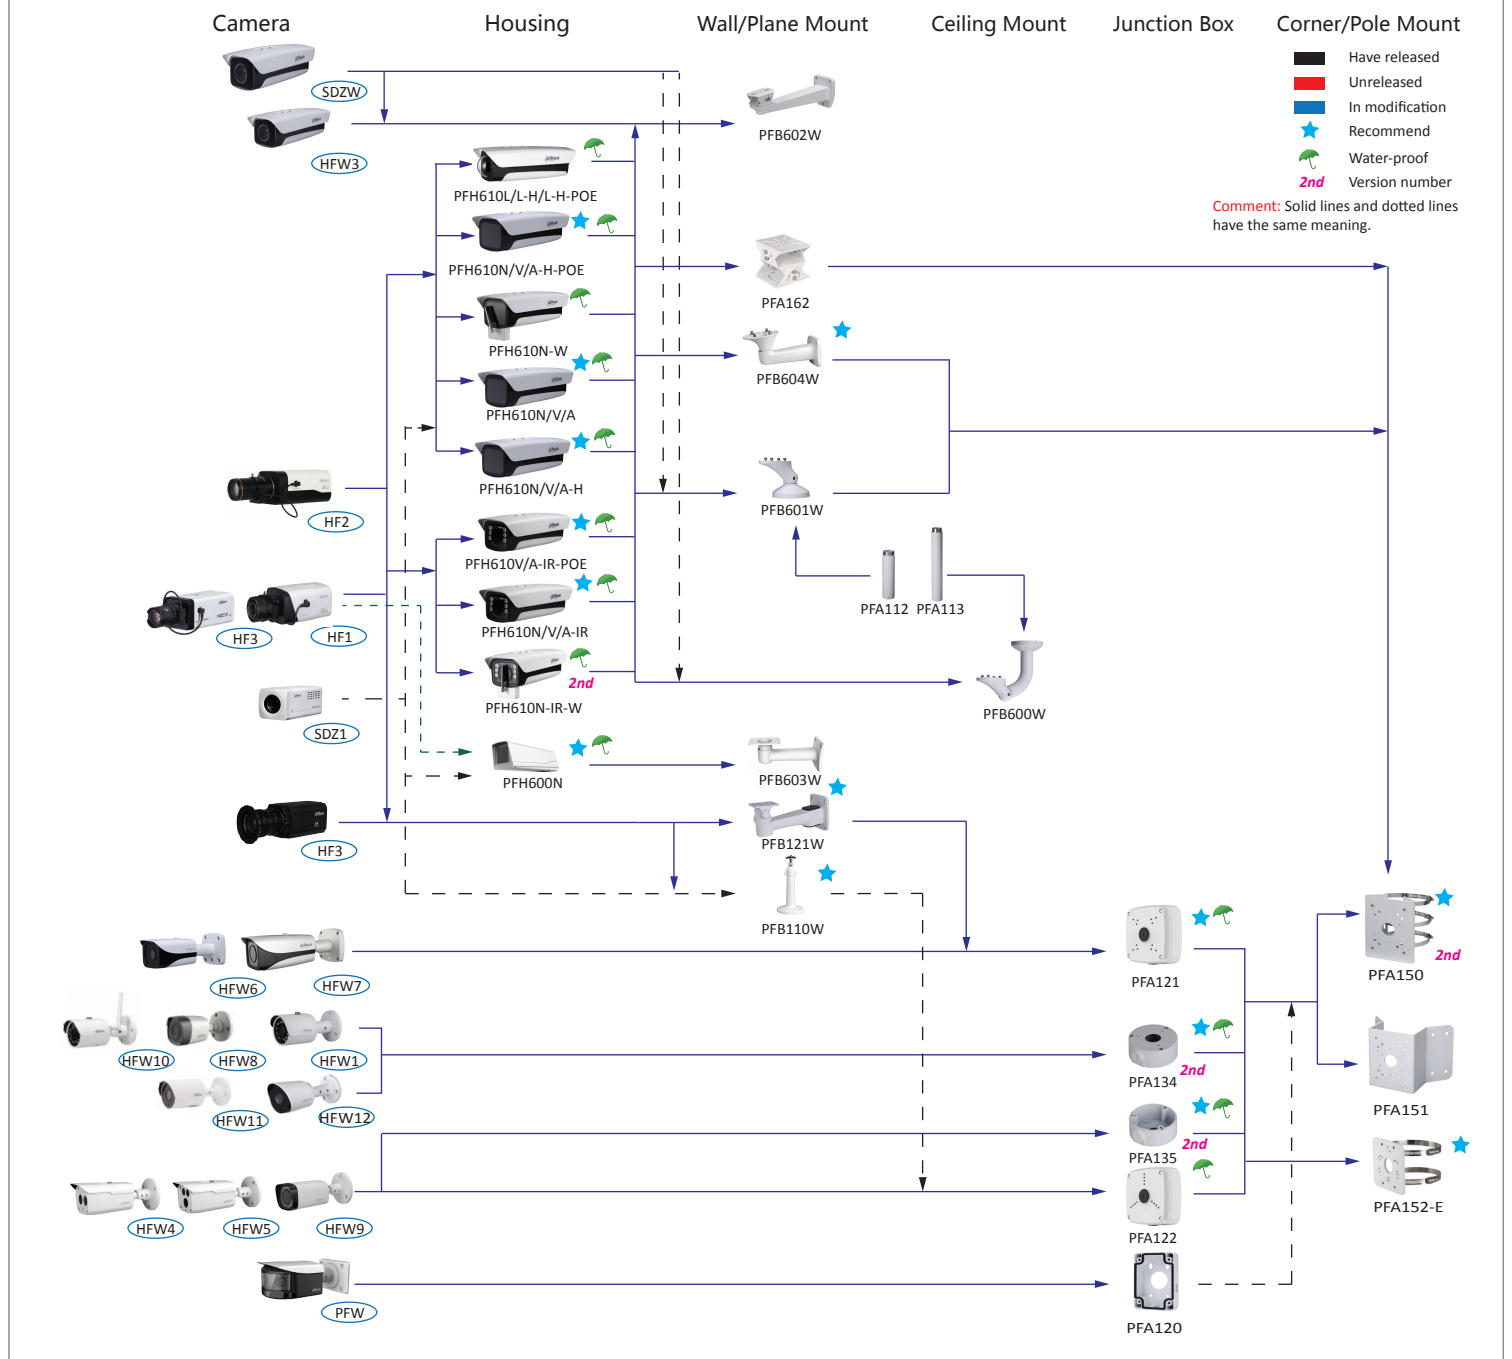

Selection of box cameras

Shape	Analog	HDCVI	Network	Shape	Analog	HDCVI	Network
			HFW1120/1320/1235/1435S-W			HFW1100/1200/1220/1400/2231B	HFW4231/4431B-AS
		HFW1000/1100/1200/1220/1400SL				HFW1100/1200/1220/1400D, HFW2221/2231/2401D	HFW4231/4431D-AS
		HFW1400T			FW181I	HFW2221/2231/2401E	HFW4231/4431/4830E-S
	FW181G	HFW1000/1100/1200/1220/1400S, HFW2221/2231/2401S	HFW1020/1120/1220/1320/1420S, HFW4231/4431S			HFW3231E-Z, HFW3802E-Z	HFW5231/5431/5830/8231/8281/8331/81200/81230E-Z, HFW5231/5431/5830/8231/8331E-Z5, HFW5231E-Z12
		HF3231E	HF8281/8331/8630/81200/81230E		FW181R	HFW1000/1100/1200/1220/1400R, HFW1000/1100/1200/1220RM	
			HF8231/8232/8630/8331F		FW181R-VF	HFW1100/1200/1220/1400R-VF(-IRE6), HFW2221/2231/2401R-Z-IRE6	HFW2121/2221/2421R-ZS/VFS, HFW2320R-ZS/VFS-IRE6
		HFW3805G				SDZ1020/2020/2030S-N	
			HFW5221E-Z-IRA-4747			SDZW1020/2030S-N	
			PFW8601-A180 PFW8800-A180 PFW8802-A180				

Selection of dome cameras

Shape	Analog	HDCVI	Network	Shape	Analog	HDCVI	Network
		EB2401	HDB4231/4431C-AS, EB5400/5500				HDB(W)8281-Z
	DW181E	HDW2221/2231S	HDW1020/1120/1220/1320/1420S			HDBW3231/3802E-Z	HDBW5231/5431/5830/8231/8331/81200/81230E-Z, HDBW5231/5431/5830E-Z5
		HDW1000/1100/1200/1220/1400/2221/2231/2401M	HDW4231/4431M			HDBW1100/1200/1220/1400/2221/2231/2401E	HDBW1120/1220/1320/1420E, HDBW4231/4431/4830E-AS
	DW181R-VF	HDW1100/1200/1220/1400R-VF					HDBW1120/1320/1235/1435E-W, HDBW1230/1430E-AW
	DW181R	HDW1000/1100/1200/1220/1400R			DBW181R-VF	HDBW1100/1200/1220/1400R-VF, HDBW2221/2231/2401R-Z	HDBW2121/2221/2320/2421R-ZS/VFS
		HDW2221E			DBW183H, MW183H	HDBW2221/2231F	HDBW4231/4431F-AS/M/M12
		HDW1400/2231/2401EM, HDW1100/1200/1220/2221EM(-A)	HDW4231/4431/4830EM-AS				EBW8600/8630/81200/81230, EBW8600/8630-IVC
		HDW2221/2231/2401R-Z	HDW2121/2221/2320/2421R-ZS				PDBW8800/8802-A180