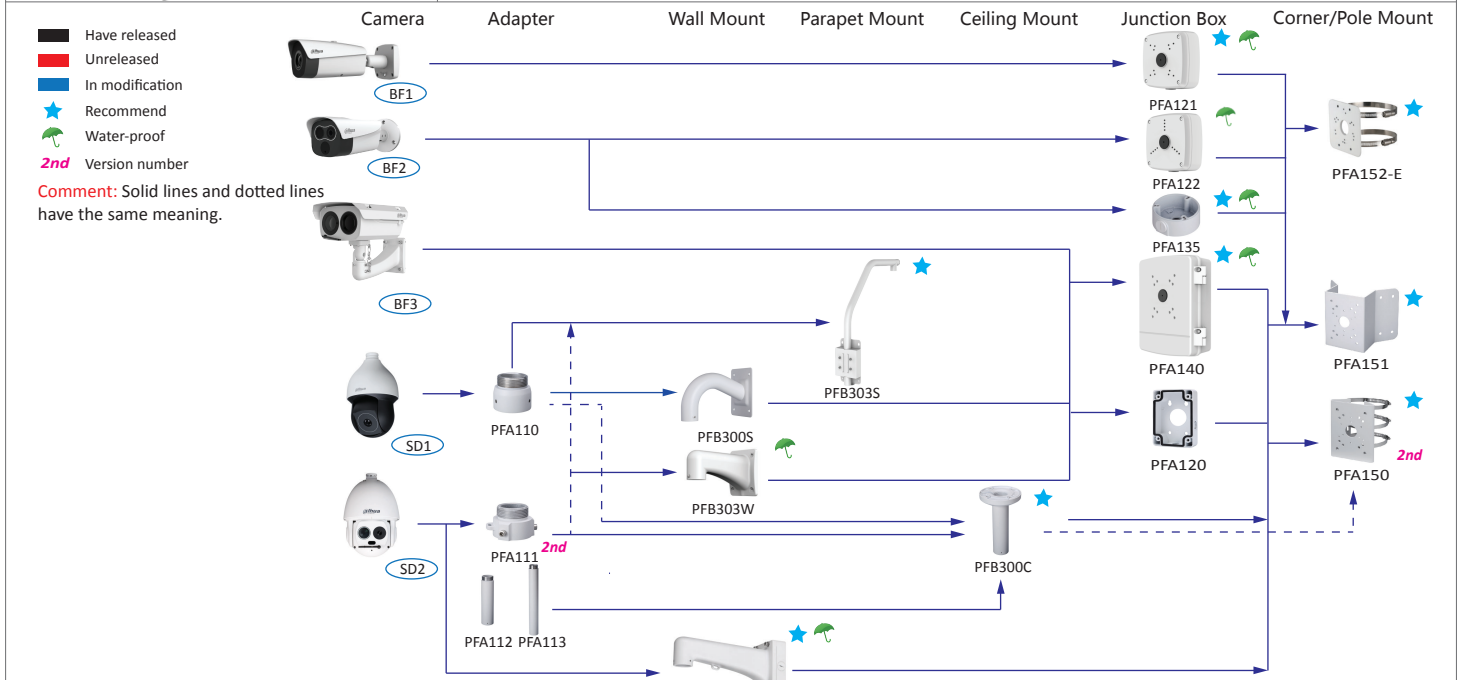

-  Have released
 -  Unreleased
 -  In modification
 -  Recommend
 -  Water-proof
 -  2nd Version number
- Comment: Solid lines and dotted lines have the same meaning.

Notes :

1. PTZ dome cameras have the **standard configurations**, and the configurations have been as follows.

Selection of Thermal series cameras

Shape	Thermal Series
BF1	TPC-BF5300/5600(-T)
SD1	TPC-SD5300/5600(-T)
BF2	TPC-BF2120(-T)
SD2	TPC-SD8320/8620(-T)
BF3	TPC-BF8320/8620A(-T)

Notes :

1. PTZ dome cameras have the **standard configurations**, and the configurations have been as follows.

Shape	ITC
ITC1	ITC237-PW1B-IRZ, ITC217-PW1B-IRLZ, ITC237-PW1A-IRZ
ITC2	ITC237-PU1B-L, ITC237-PU1B-IR, ITC237-PU1A-IRHL
ITC3	ITC217-PW1B-IRLZ10
ITC4	ITC602-RU1A, ITC302-RU1A, ITC206-RU1A, ITC235-TU1A