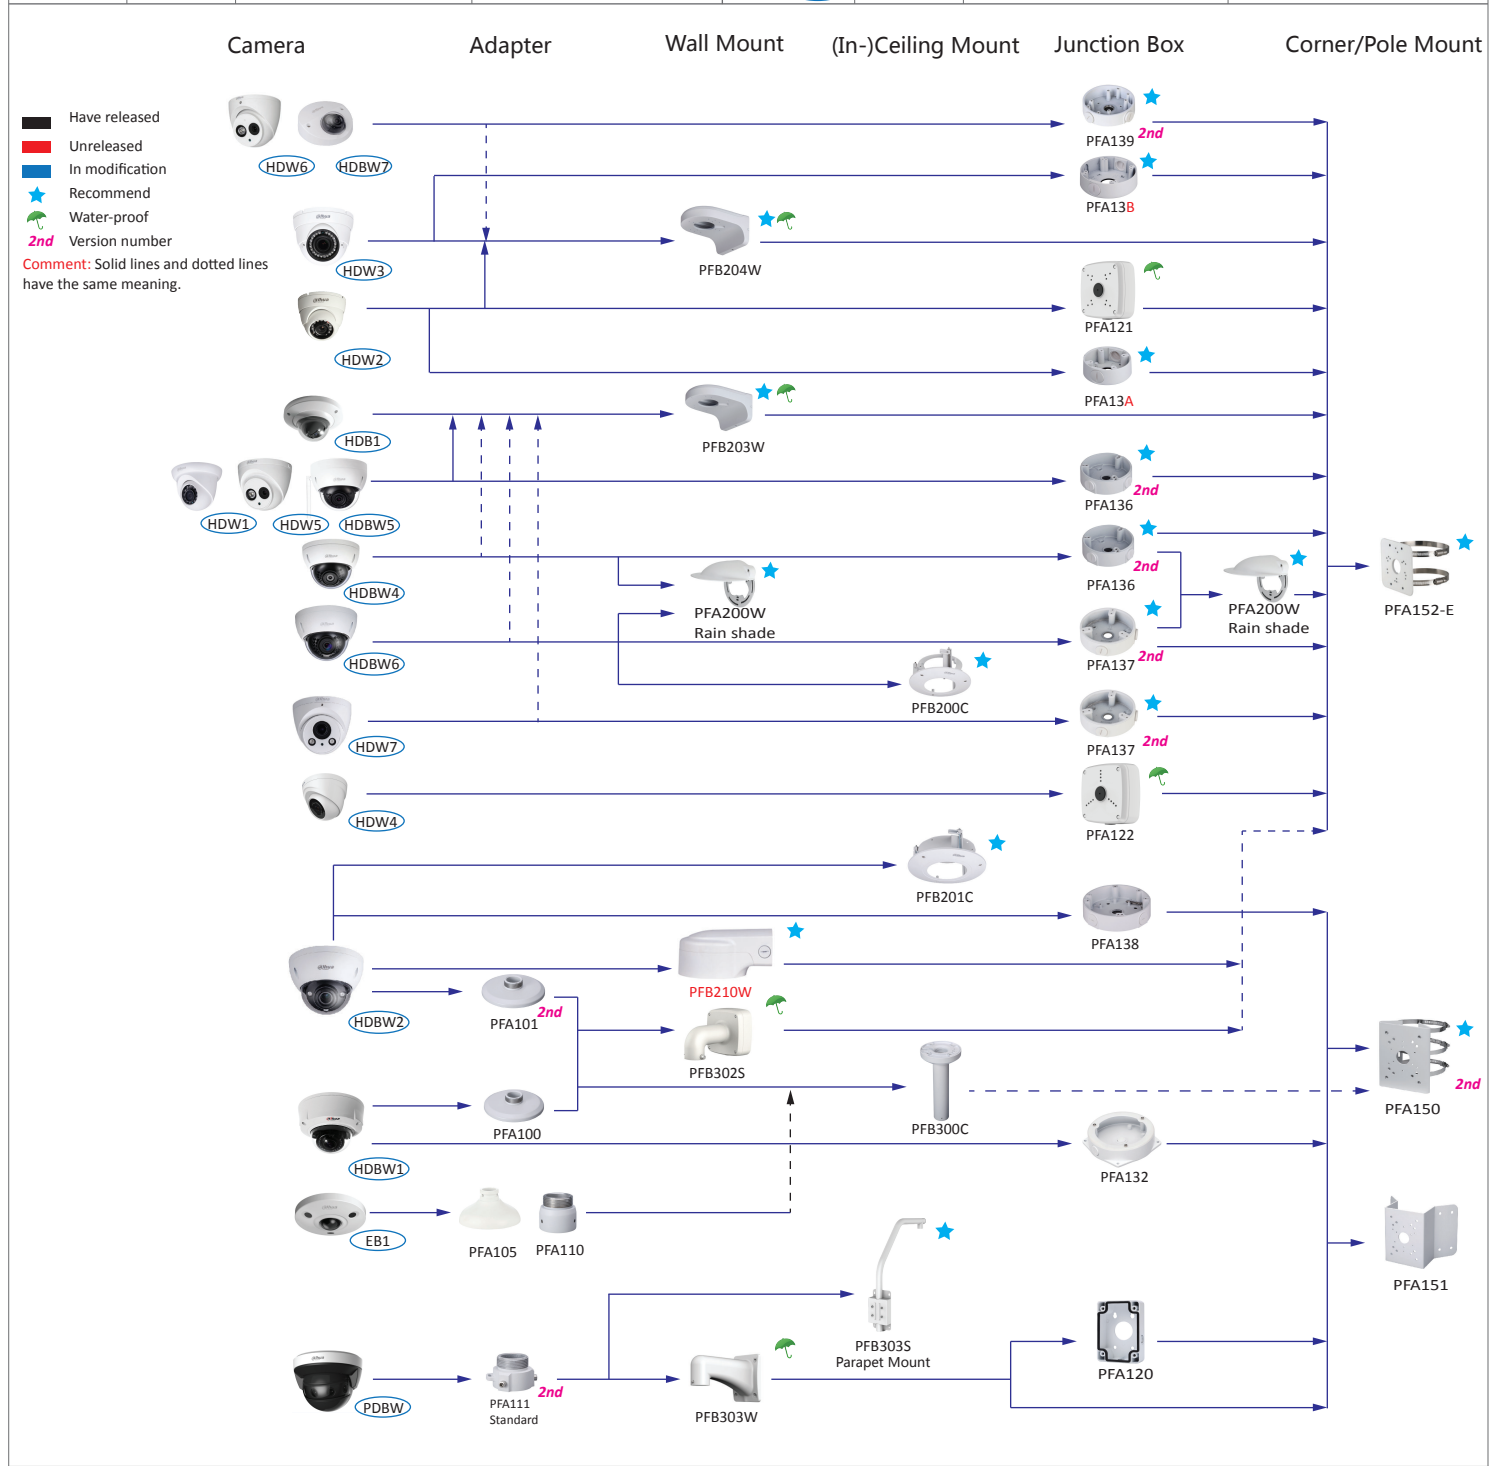

Selection of box cameras

Shape	Analog	HDCVI	Network	Shape	Analog	HDCVI	Network
			HFW1120/1320/1235/1435S-W			HFW1100/1200/1220/1400/2231B	HFW4231/4431B-AS
		HFW1000/1100/1200/1220/1400SL				HFW1100/1200/1220/1400D, HFW2221/2231/2401D	HFW4231/4431D-AS
		HFW1400T			FW181I	HFW2221/2231/2401E	HFW4231/4431/4830E-S
	FW181G	HFW1000/1100/1200/1220/1400S, HFW2221/2231/2401S	HFW1020/1120/1220/1320/1420S, HFW4231/4431S			HFW3231E-Z, HFW3802E-Z	HFW5231/5431/5830/8231/8281/8331/81200/81230E-Z, HFW5231/5431/5830/8231/8331E-Z5, HFW5231E-Z12
		HF3231E	HF8281/8331/8630/81200/81230E		FW181R	HFW1000/1100/1200/1220/1400R, HFW1000/1100/1200/1220RM	
			HF8231/8232/8630/8331F		FW181R-VF	HFW1100/1200/1220/1400R-VF(-IRE6), HFW2221/2231/2401R-Z-IRE6	HFW2121/2221/2421R-ZS/VFS, HFW2320R-ZS/VFS-IRE6
		HFW3805G				SDZ1020/2020/2030S-N	
			HFW5221E-Z-IRA-4747			SDZW1020/2030S-N	
			PFW8601-A180 PFW8800-A180 PFW8802-A180				

Selection of dome cameras

Shape	Analog	HDCVI	Network	Shape	Analog	HDCVI	Network
		EB2401	HDB4231/4431C-AS, EB5400/5500				HDB(W)8281-Z
	DW181E	HDW2221/2231S	HDW1020/1120/1220/1320/1420S			HDBW3231/3802E-Z	HDBW5231/5431/5830/8231/8331/81200/81230E-Z, HDBW5231/5431/5830E-Z5
		HDW1000/1100/1200/1220/1400/2221/2231/2401M	HDW4231/4431M			HDBW1100/1200/1220/1400/2221/2231/2401E	HDBW1120/1220/1320/1420E, HDBW4231/4431/4830E-AS
	DW181R-VF	HDW1100/1200/1220/1400R-VF					HDBW1120/1320/1235/1435E-W, HDBW1230/1430E-AW
	DW181R	HDW1000/1100/1200/1220/1400R			DBW181R-VF	HDBW1100/1200/1220/1400R-VF, HDBW2221/2231/2401R-Z	HDBW2121/2221/2320/2421R-ZS/VFS
		HDW2221E			DBW183H, MW183H	HDBW2221/2231F	HDBW4231/4431F-AS/M/M12
		HDW1400/2231/2401EM, HDW1100/1200/1220/2221EM(-A)	HDW4231/4431/4830EM-AS				EBW8600/8630/81200/81230, EBW8600/8630-IVC
		HDW2221/2231/2401R-Z	HDW2121/2221/2320/2421R-ZS				PDBW8800/8802-A180