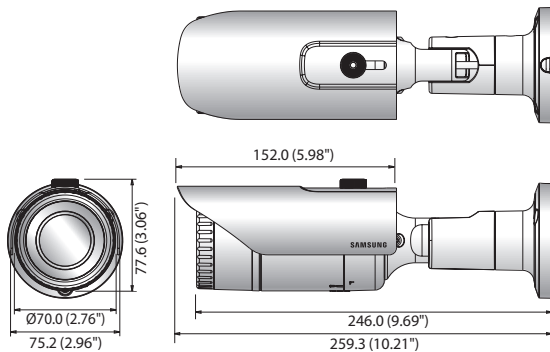

## Key Features

- Max. 2megapixel (1920 x 1080) resolution
- Built-in 2.8mm fixed lens (QNO-6010R)  
3.6mm fixed lens (QNO-6020R)  
6mm fixed lens (QNO-6030R)
- Max. 30fps@all resolutions (H.265/H.264)
- H.265, H.264, MJPEG codec supported, Multiple streaming
- Motion detection, Tampering, Defocus detection
- micro SD/SDHC/SDXC memory slot (Max. 128GB), PoE / 12V DC
- IR viewable length 20m (QNO-6010R), 25m (QNO-6020R)  
30m (QNO-6030R)
- Hallway view, WiseStream support, IP66, IK10
- LDC support (Lens Distortion Correction)

## Dimensions

Unit : mm (inch)