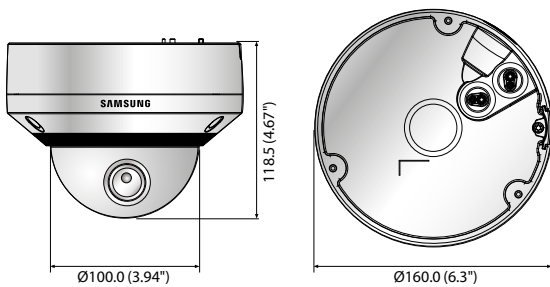

## Key Features

- Max. 12megapixel (4000 x 3000) resolution
- Max. 20fps@12M, Max.30fps@8M
- 0.3Lux@F1.6 (Color), 0Lux (B/W : IR LED on)
- 4.5 ~ 10mm (2.2x) motorized varifocal lens
- H.265, H.264, MJPEG support
- Day & Night (ICR), WDR (120dB), Simple focus, P-Iris
- Motion detection, Defocus detection, Tampering
- SD/SDHC/SDXC memory slot (Max, 128GB), NAS, Local PC support
- Hallway view (Rotate 90° / 270°)
- WiseStream support, Digital auto tracking
- IP66, IP67, IK10, Bi-directional audio support

## Dimensions

Unit : mm (inch)