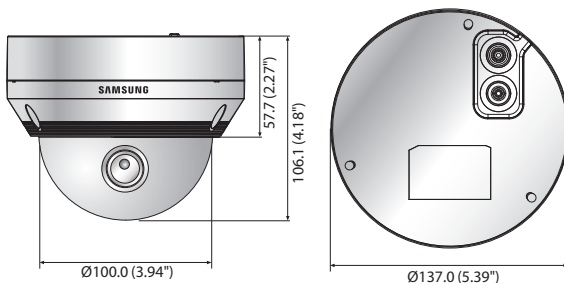

Dimensions

Unit : mm (inch)