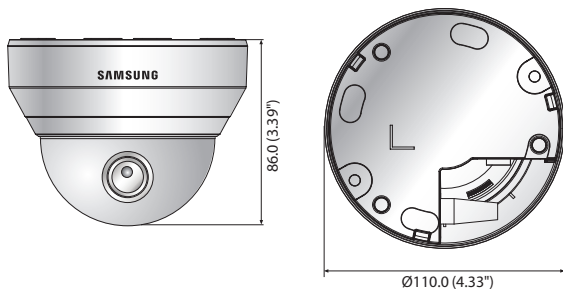

# SCD-6023R

1080p Analog HD IR Dome Camera

## Key Features

- Full HD (1920 x 1080, 30fps) resolution
- 0.25Lux@F2.1 (Color), 0Lux@F2.1 (B/W : IR LED on)
- Built-in 4mm fixed lens
- Day & Night (ICR), DWDR, SSNRIV, Motion detection
- IR viewable length 20m
- Transmission distance max. 500m
- Easy installation (Plug & play)

## Dimensions

Unit : mm (inch)