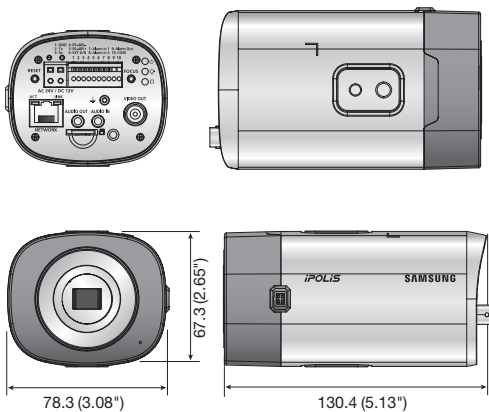

## Key Features

- Max. 12M (4000 x 3000) / 8M (3840 x 2160) resolution
- 20fps@4000 x 3000 / 30fps@3840 x 2160
- Simple focus, Day & Night (ICR)
- Intelligent video analytics
- micro SD/SDHC/SDXC memory slot
- Bi-directional audio support

## Dimensions

Unit : mm (inch)